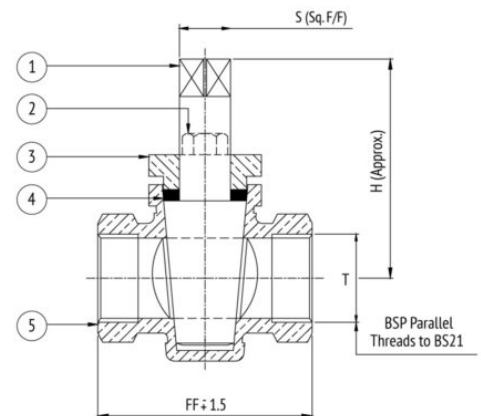

AV-57 Bronze Gland Cock, Screwed Ends

Features

Type of Pattern	Straight Pattern
Body Material Cum Standard	Bronze (BS EN 1982 Gr. CC491K)
Product Description	Gland Packed Fitted with Taper Plug in a Taper Seated Body
End Details	Screwed Female BSP Parallel Threads (BS-21)
Test Pressure	Body: 300 Psig (Hyd.), Seat: 150 Psig (Hyd.)
Suitability	
Water, Oil	

Material Combination

S.No	Description	No.	Material
1	Plug	1	Bronze
2	Bolt	2	M.S.
3	Gland	1	Bronze
4	Gland Packing	-	Asbestos
5	Body	1	Bronze

Dimensional Data

Size (mm)	FF	H	S	T
15	56	60	11	1/2"
20	68	68	12	3/4"
25	78	75	16	1"
32	96	107	18	1.1/4"
40	107	107	20	1.1/2"
50	122	110	20	2"